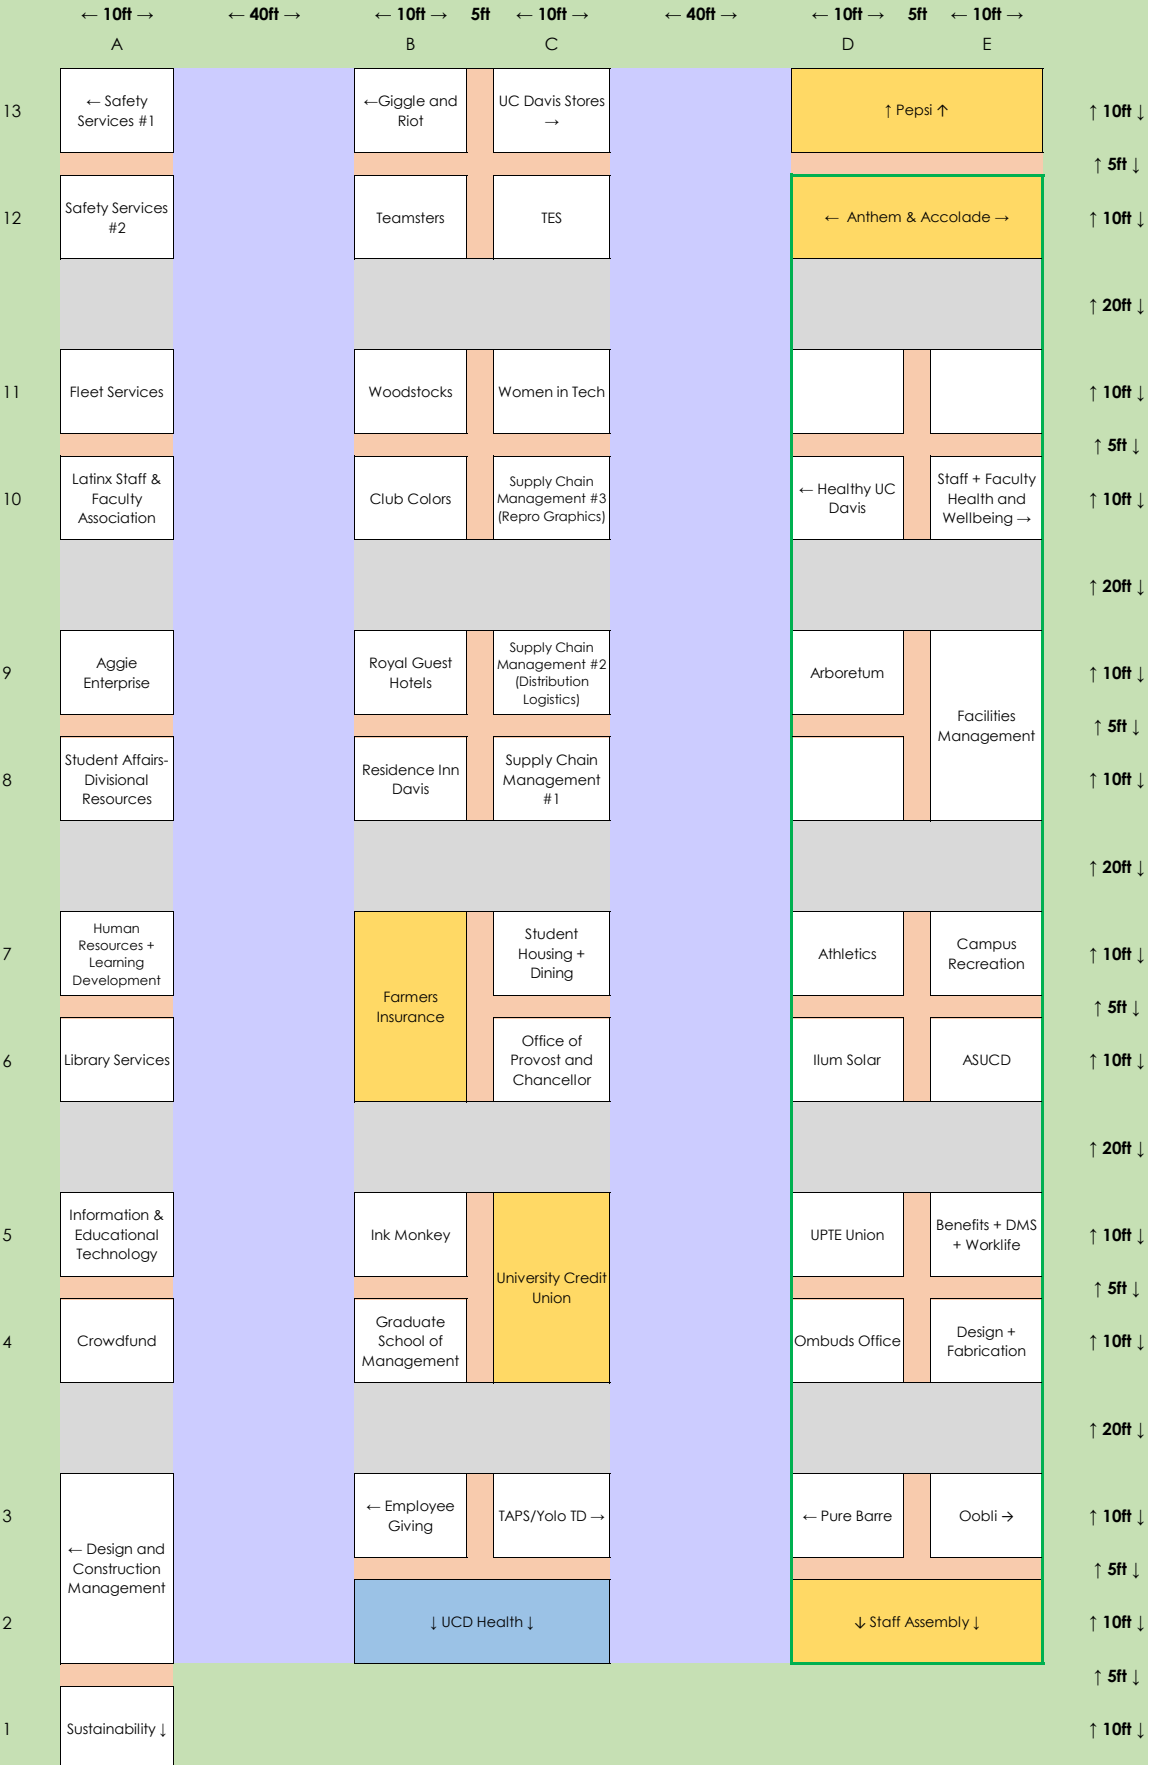

TGFS 2024 Vendor Showcase Layout

Russell Blvd

California Avenue

****NOT TO SCALE****

40 Feet

20 Feet

5 Feet

Health and Wellness Zone